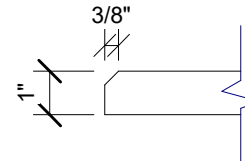

1 SIDE VIEW  
1" = 1' 0"

2 EDGE DETAIL  
3" = 1' 0"

3 PLAN VIEW  
1" = 1' 0"

4 END VIEW  
1" = 1' 0"

123 Columbia Court N. Chaska, MN 55318  
www.acousticalsurfaces.com  
1-800-854-2948

PRODUCT LINE: 1" Envirocoustic Design Panels - 2ft x 4ft - Beveled Edge - Skew