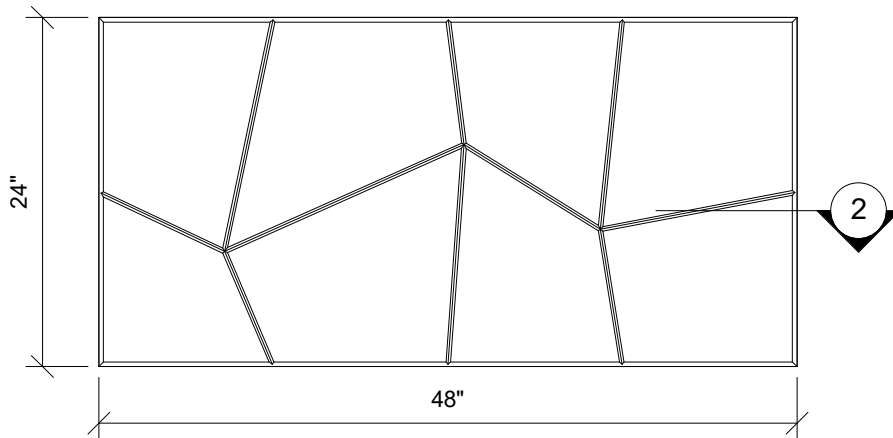

1 SIDE VIEW  
1" = 1' 0"

2 EDGE DETAIL  
3" = 1' 0"

3 PLAN VIEW  
1" = 1' 0"

4 END VIEW  
1" = 1' 0"

123 Columbia Court N. Chaska, MN 55318  
www.acousticalsurfaces.com  
1-800-854-2948

PRODUCT LINE: 1" Envirocoustic Design Panels - 2ft x 4ft - Beveled Edge - Skew